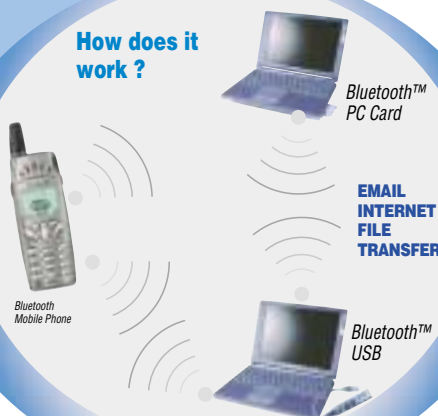

How does it work ?

THE WIRELESS COMPANY

11 Parc de Marticot - 33610 Cestas - FRANCE
Tel: +33 (0)5 57 97 72 72 - Fax: +33 (0)5 56 78 84 78
E.mail: bluetooth@com1.fr
Web: <http://www.com1.fr>

COM One Germany
Schleiermacher Str. 13 - 10961 Berlin - GERMANY
Tel: +49 30 698 166 80 - Fax: +49 30 698 166 81