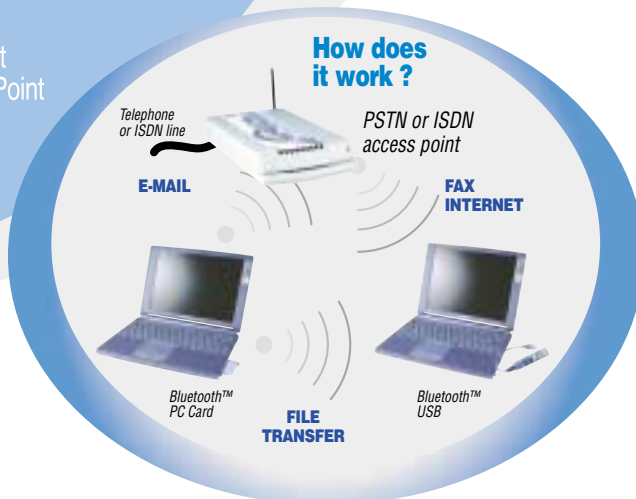

Bluetooth™ PSTN or ISDN Access point

Thanks to COM One Bluetooth™ Access Point, connect seamlessly and effortlessly, PCs, to share information.

What can I do with COM One Bluetooth™ Access Point ?

Internet Access: The Bluetooth™ Access Point enables connections to the Internet wirelessly.

- Eliminates proprietary cables, allowing mobile users to connect to mobile computing devices wirelessly and effortlessly
- Reaches transmission speed up to 721 Kbps
- Allows connection up to 50 m
- Fully compliant and interoperable with 1.1 Bluetooth™ standard devices
- Automatically detects other Bluetooth™ devices without user intervention. Data communication, however, has to be confirmed by the user.
- Benefits of encryption that keeps your data secure
- Very easy to use thanks to its attractive application interface
- Very easy to install thanks to its multilingual documentation
- Blue LED provides connection status at a glance
- Reliable antenna

Receiver Sensitivity: <-80dBm

Type: External box

Dimensions: 20,5 x 12,3 x 3 cm

2 versions available:

Bluetooth™ PSTN Access Point
and Bluetooth™ ISDN Access Point

11 Parc de Marticot - 33610 Cestas - FRANCE
Tel: +33 (0)5 57 97 72 72 - Fax: +33 (0)5 56 78 84 78
E.mail: bluetooth@com1.fr
Web: <http://www.com1.fr>